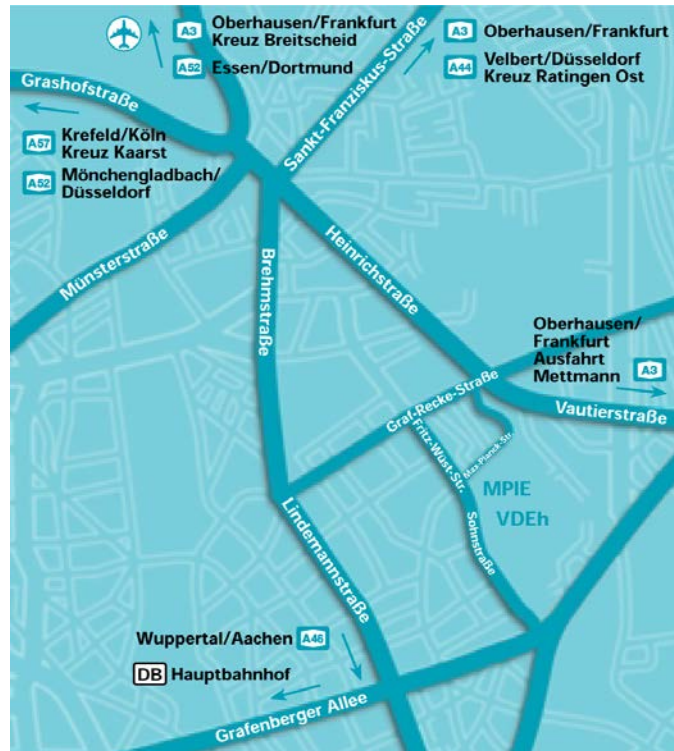

**Directions:**

**By plane**

From Düsseldorf Airport, take a taxi to the MPIE, which is located at the intersection of Sohnstraße and Max-Planck-Straße (about 20 minutes, 10 km). Or take the S11 to the main station. From there the Bus 834 to Oberkassel will take you within ca. 12 minutes to the Sohnstraße. The MPIE is 100 m ahead on the right.

**By train**

Travel to Düsseldorf Central Station (Düsseldorf Hauptbahnhof). In front of the station building, take the no. 834 bus heading for Oberkassel and get out at Sohnstraße (buy a ticket from the driver). The MPIE is 100 m ahead on the right.

**By car**

From the east (south, north) of Düsseldorf:

On the A3 Autobahn take the exit Düsseldorf/Mettmann. Drive along the B7 to Düsseldorf. Leave the B7 at Stauffenplatz and follow the Grafenberger Allee. After ca. 1 km turn right into the Sohnstraße. The MPIE is about 500 m ahead on the right side.

From the west (south, north) of Düsseldorf:

At the Kaarst intersection of the A52 and A57 Autobahn, take the A52 to Düsseldorf, and continue along the B7. About 4 km after Theodor-Heuss-Brücke, turn right into Graf-Recke-Straße. After 300 m (at the traffic light) turn left into Fritz-Wüst-Straße, and drive about 300 m to reach the MPIE on the left.